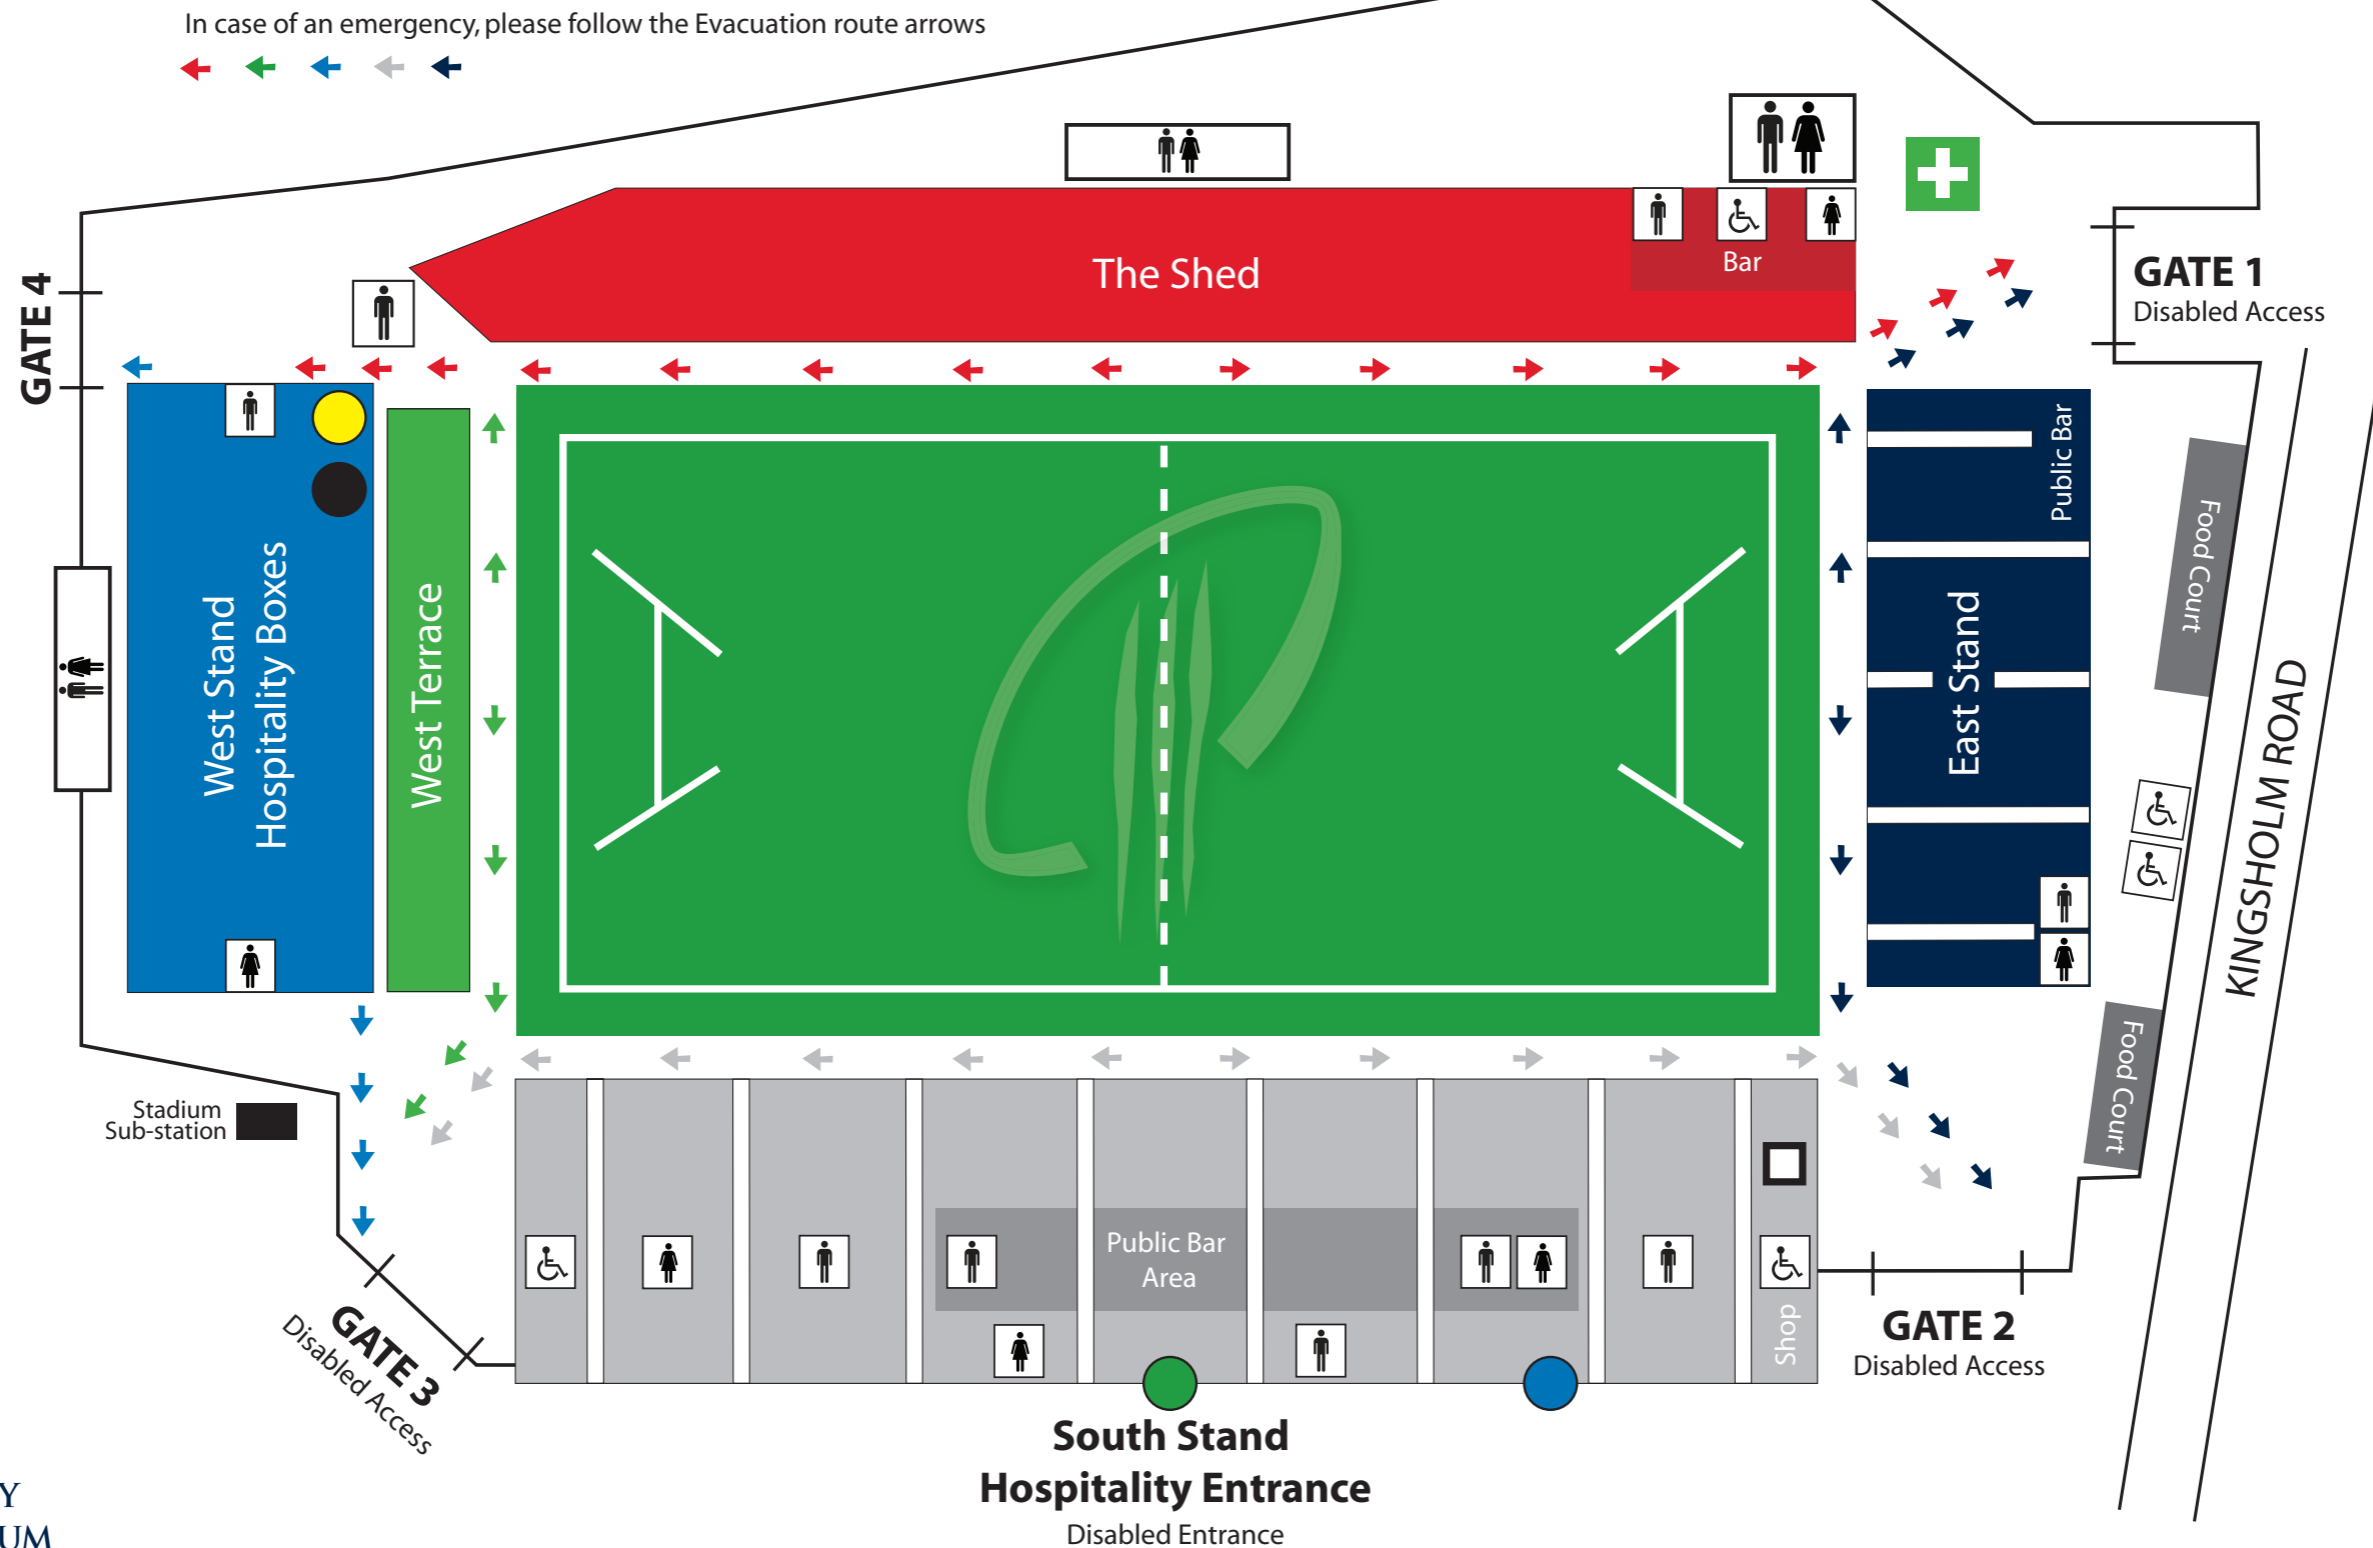

# KINGSHOLM STADIUM PLAN

## FACILITIES MAP

GLOUCESTER RUGBY  
 KINGSHOLM STADIUM  
 KINGSHOLM ROAD  
 GLOUCESTER  
 GL1 3AX

- Control Room
- Stewards Room
- Tickets
- Reception
- Gas Supply Point
- + First Aid Post