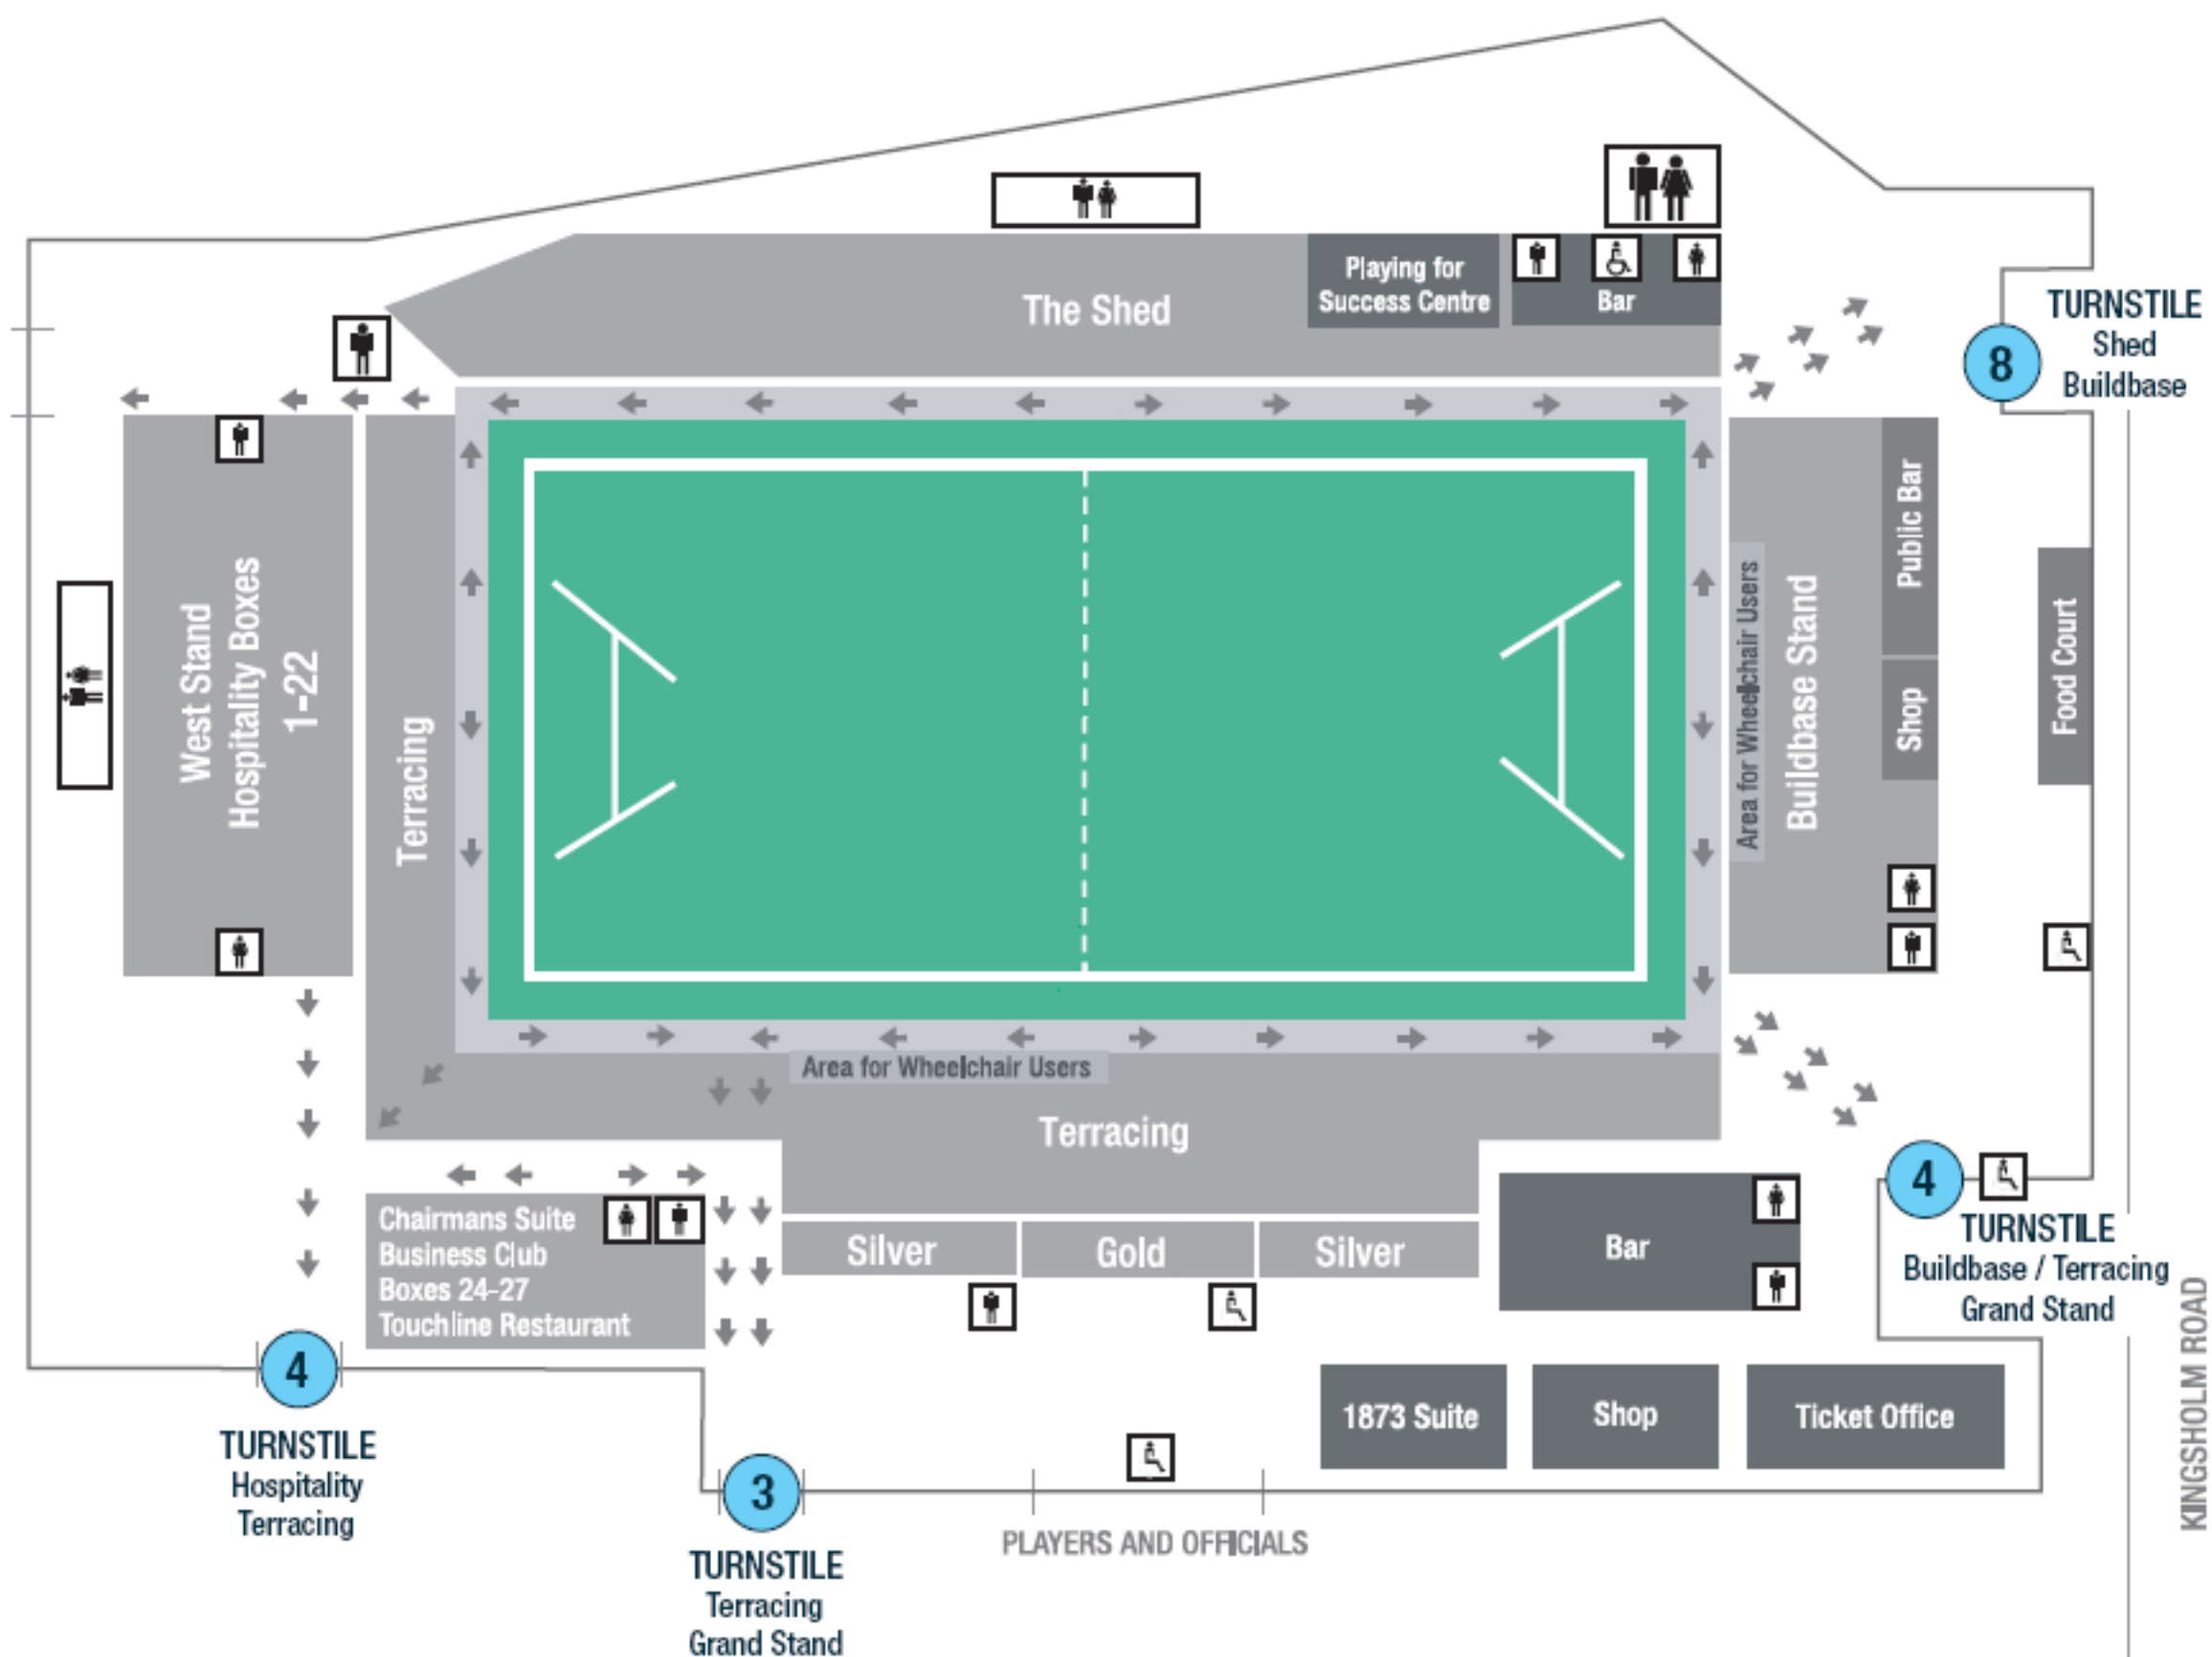

# Kingsholm Stadium Plan

Gloucester Rugby Ltd  
 Kingsholm Stadium  
 Kingsholm Road  
 Gloucester  
 GL1 3AX

0871 871 8781  
[www.gloucesterrugby.co.uk](http://www.gloucesterrugby.co.uk)

Turnstile Locations